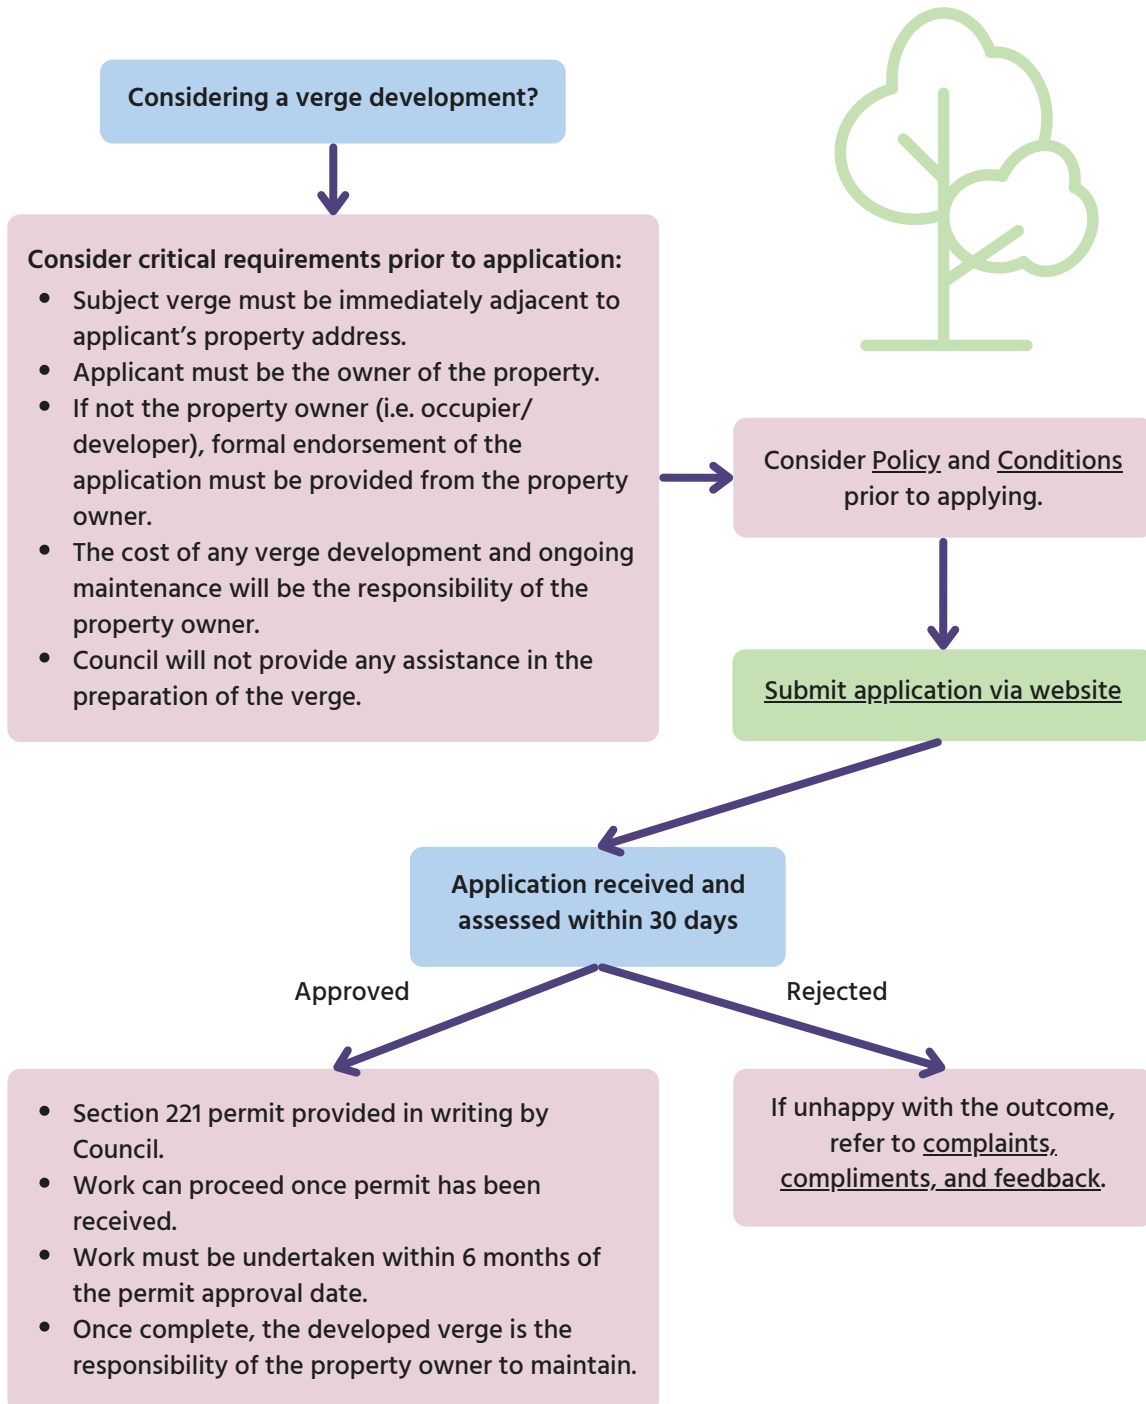

Verge/Road Reserve Landscaping or Planting Application Flowchart

Notes:

1. Council reserves the right to plant Street Tree(s) at any time.
2. Council reserves the right to alter verge developments (at Council's cost) should any works be required as part of Council's projects and programs.