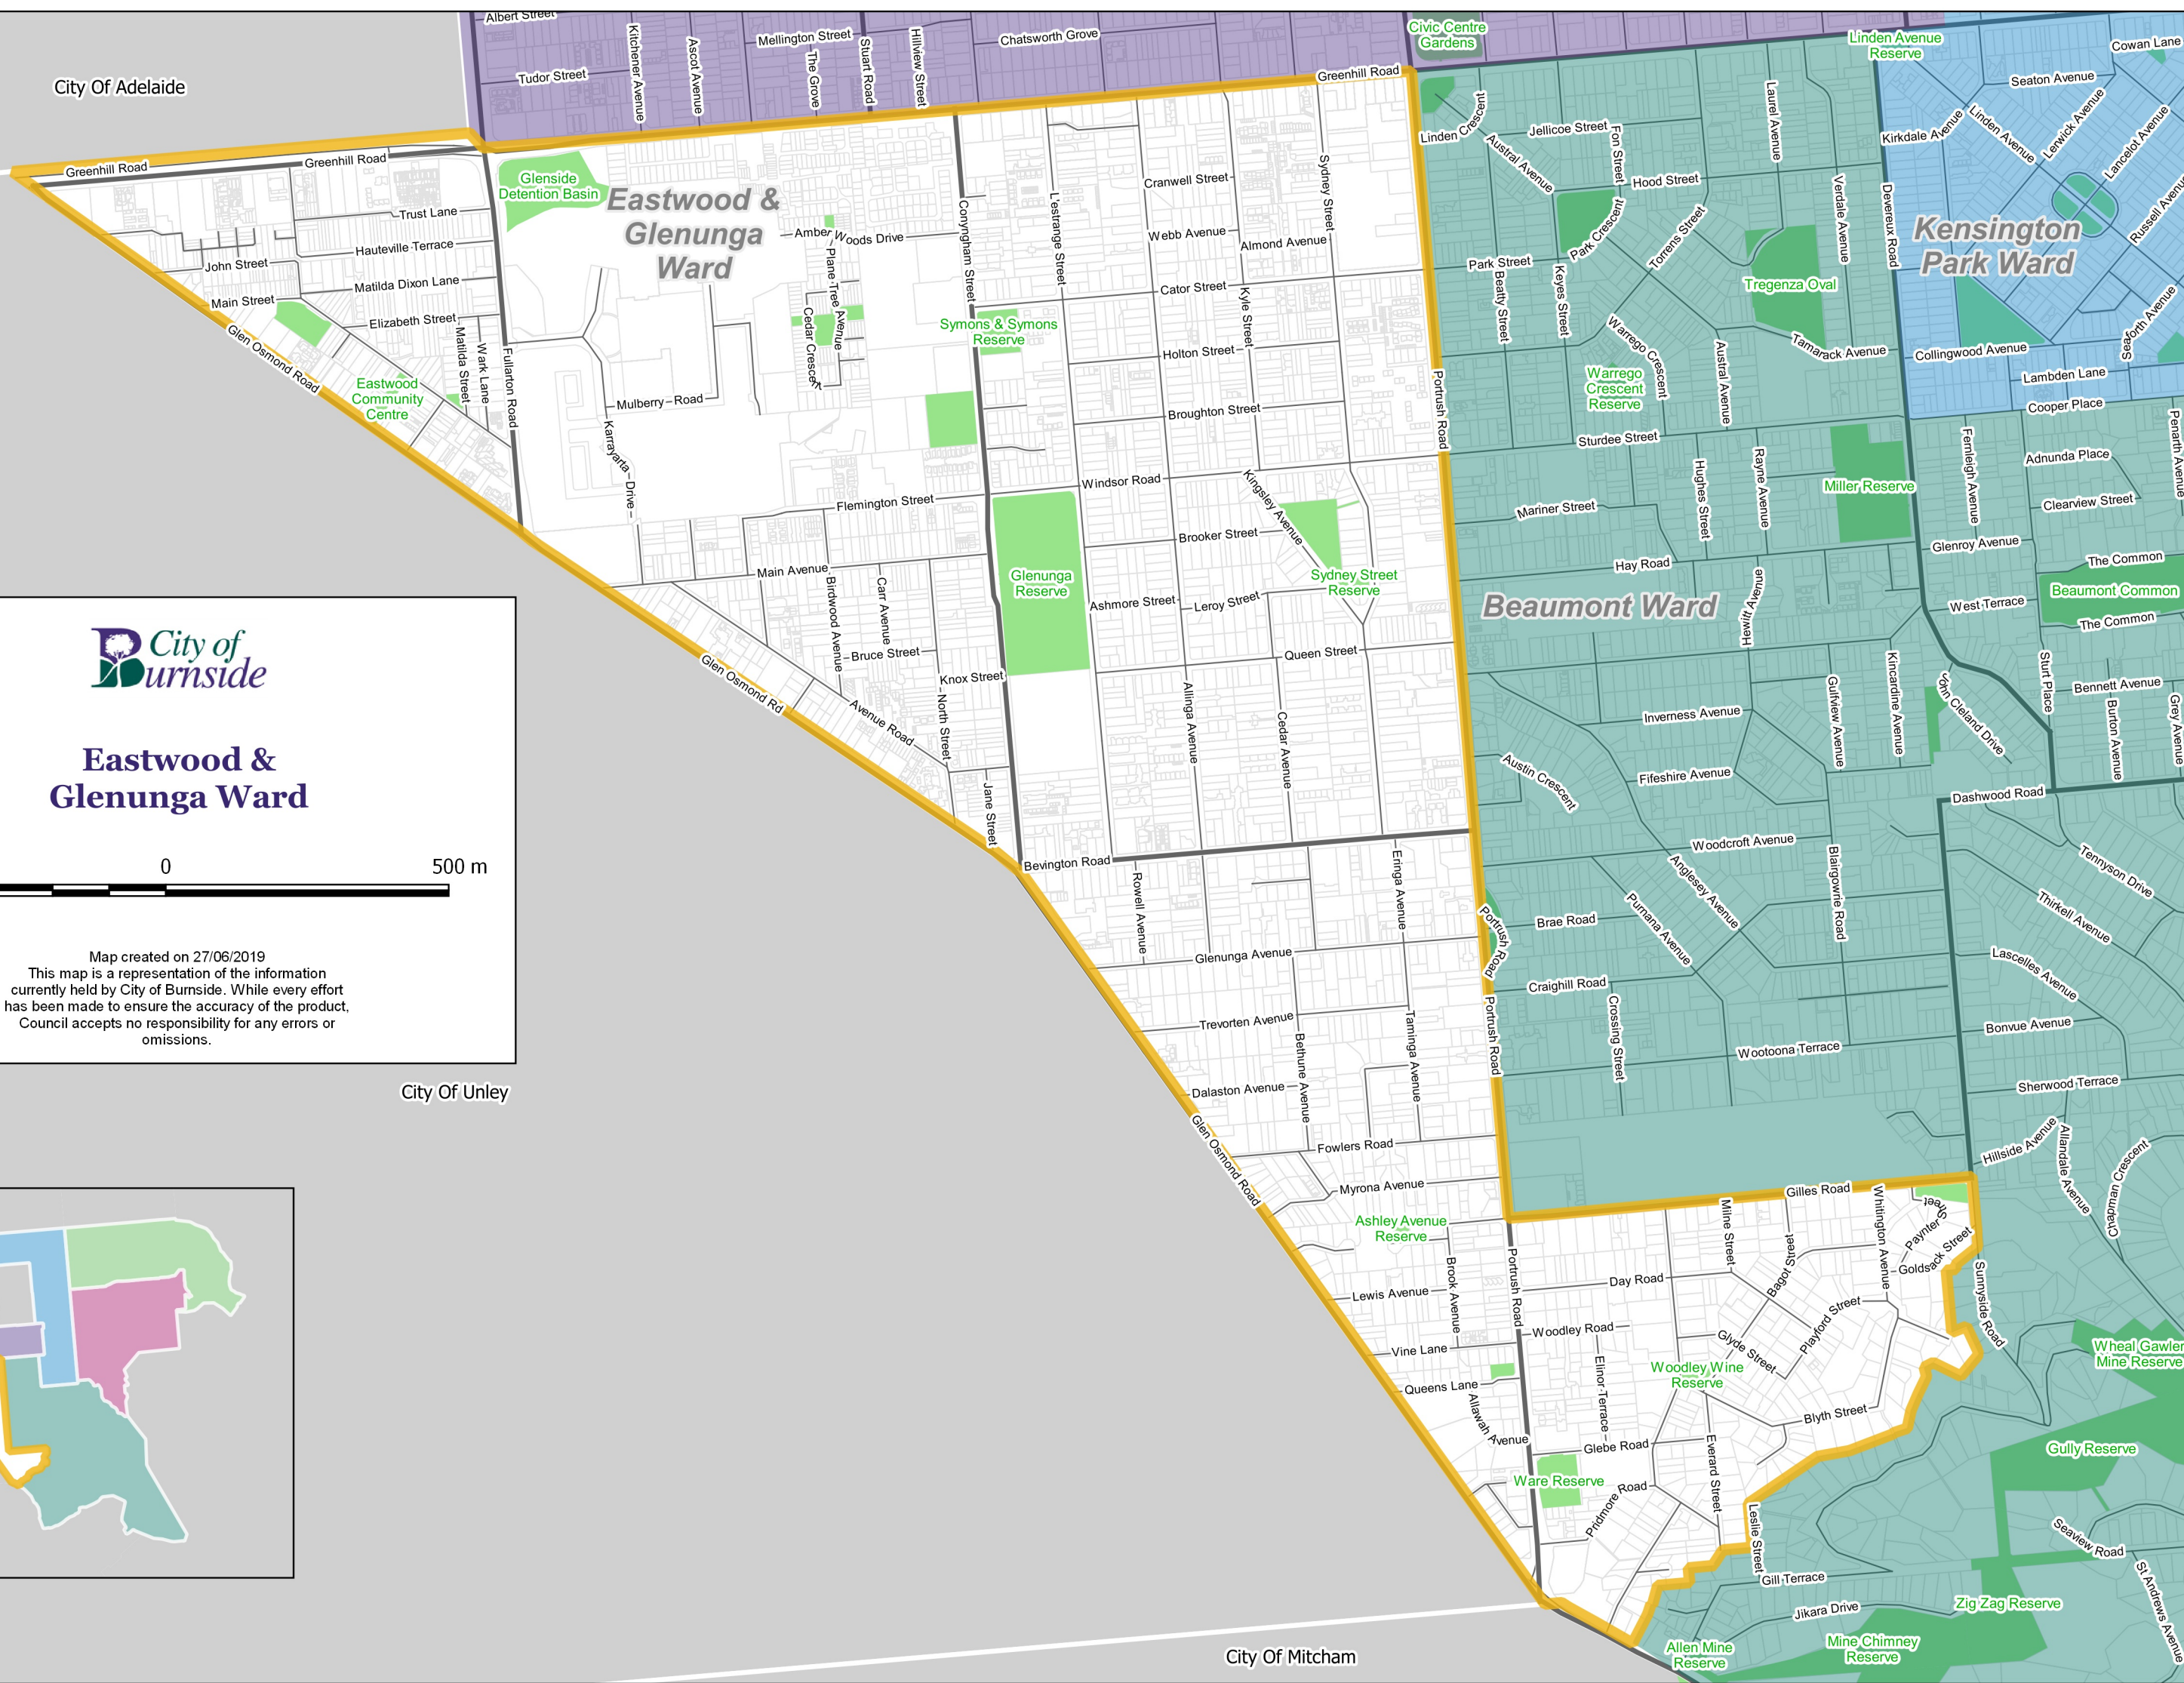

City Of Adelaide

Eastwood & Glenunga Ward

Map created on 27/06/2019
This map is a representation of the information currently held by City of Burnside. While every effort has been made to ensure the accuracy of the product, Council accepts no responsibility for any errors or omissions.

City Of Unley

City Of Mitcham