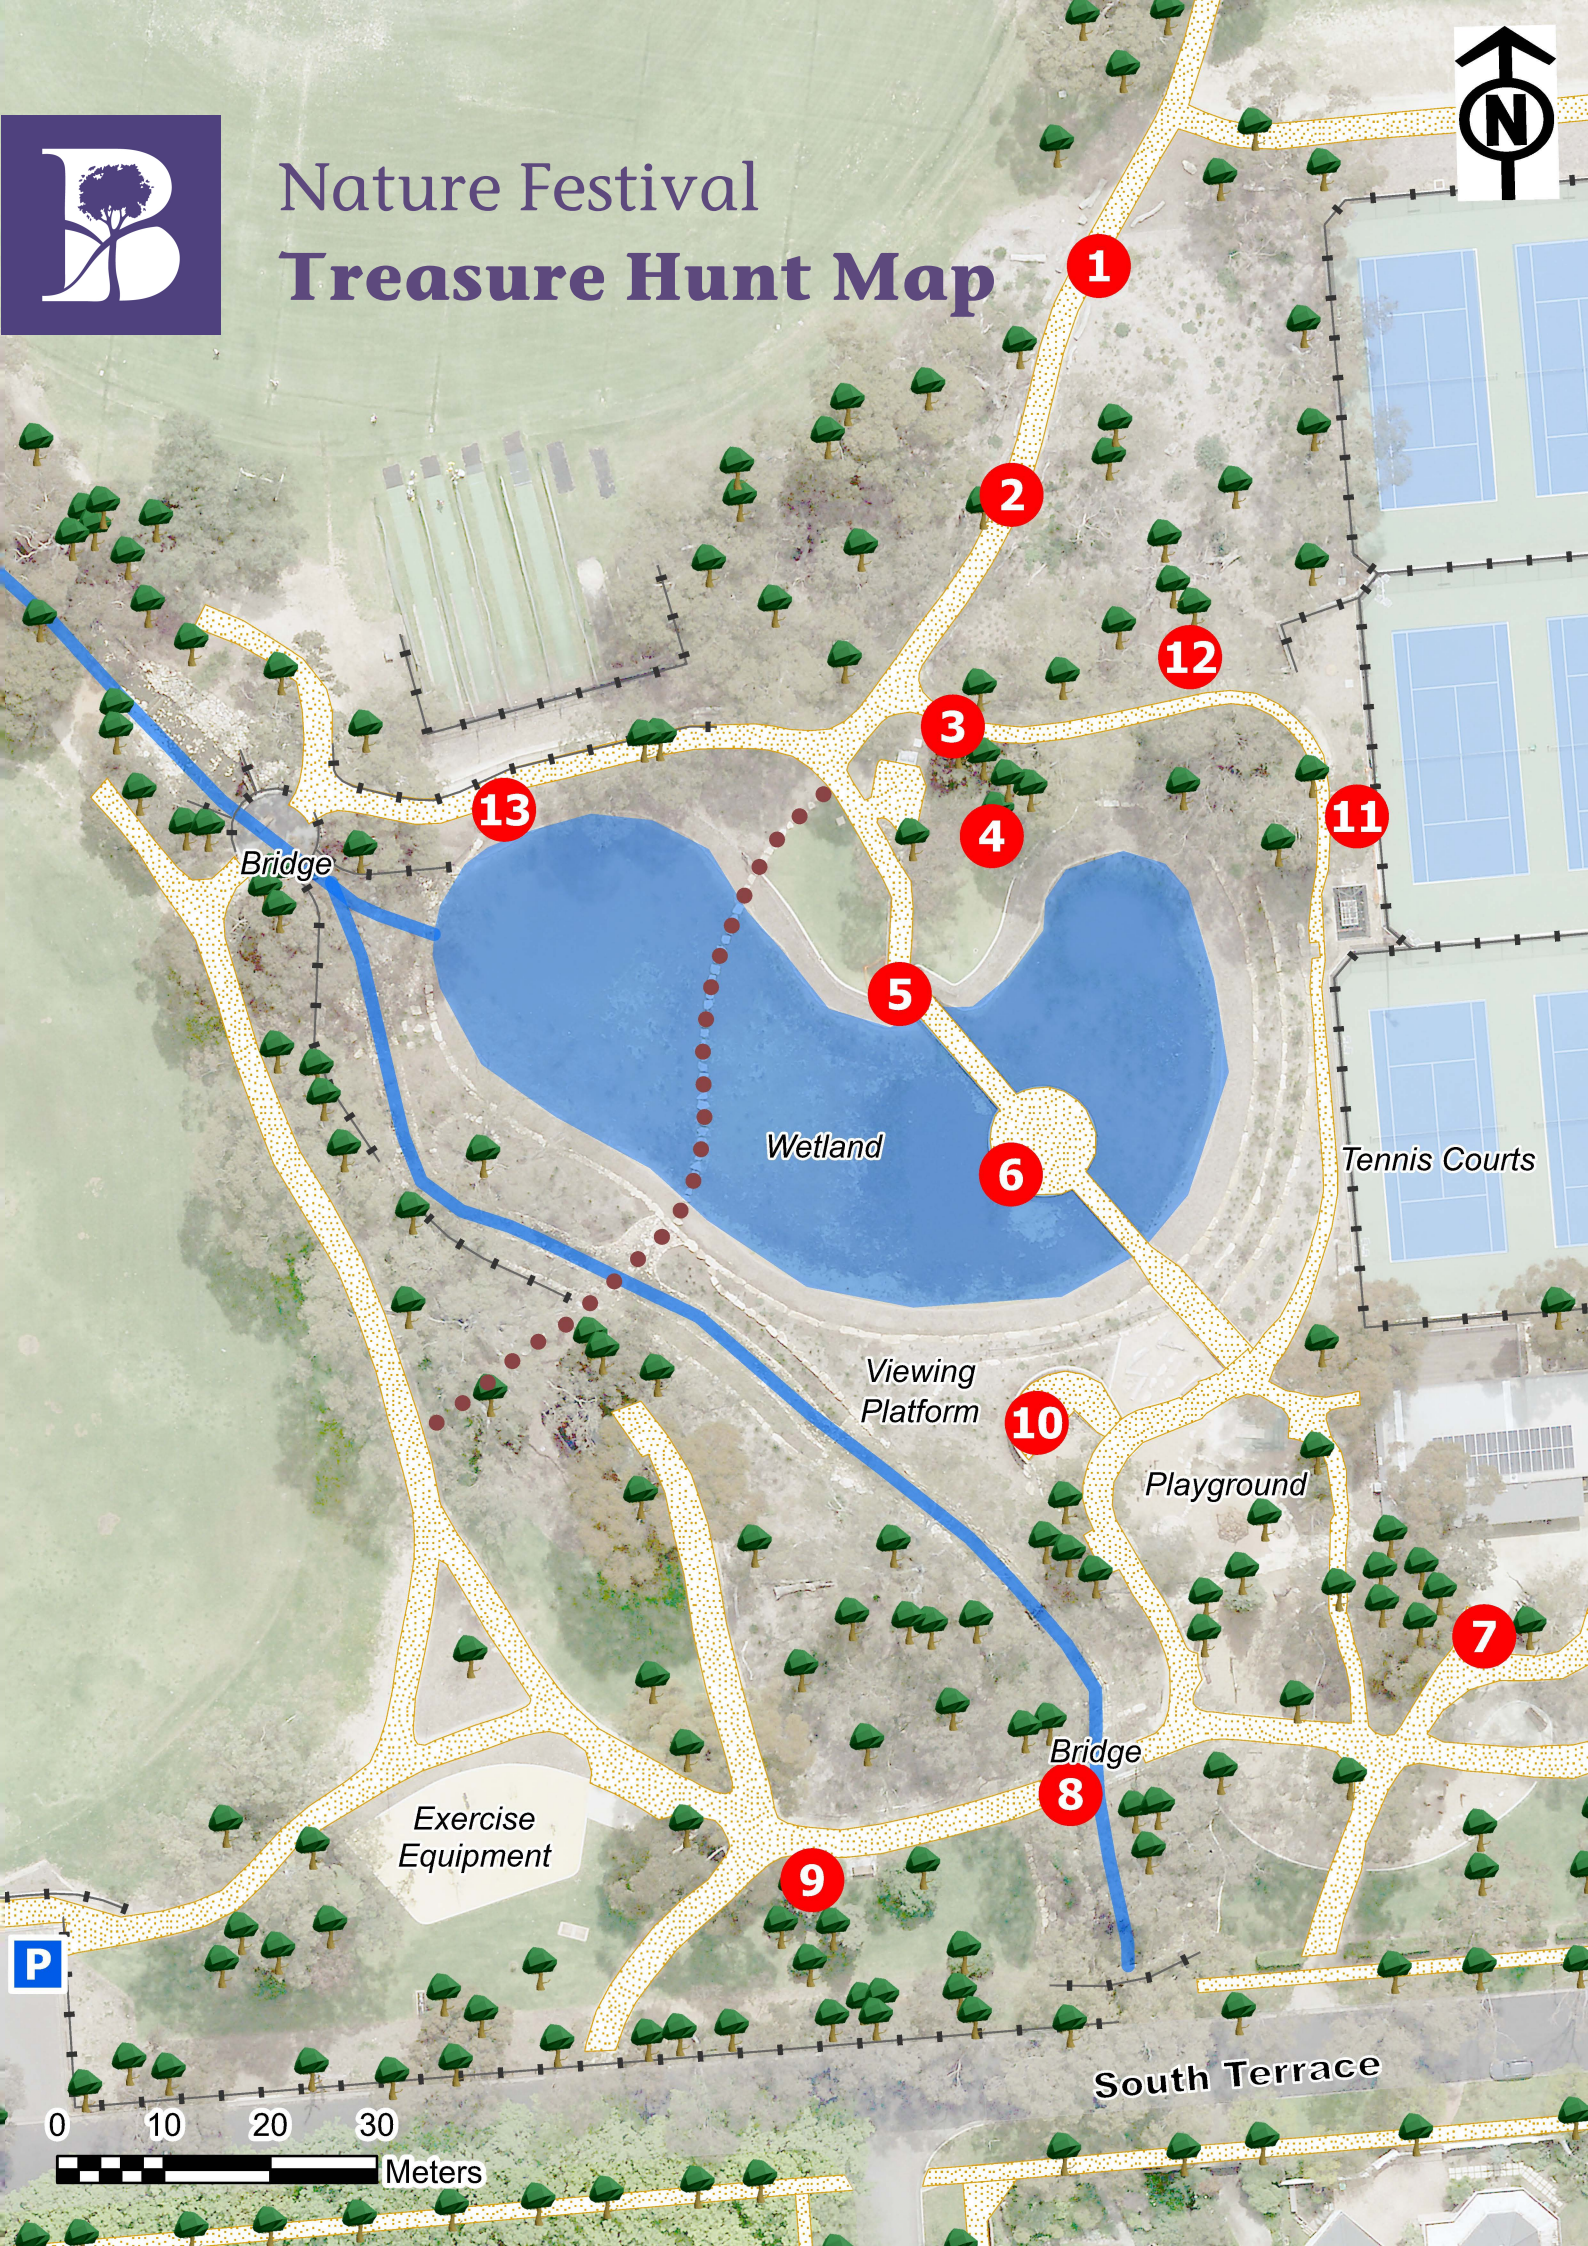

# Nature Festival Treasure Hunt Map

Bridge

Wetland

Tennis Courts

Viewing Platform

Playground

Exercise Equipment

Bridge

South Terrace

P

0 10 20 30 Meters